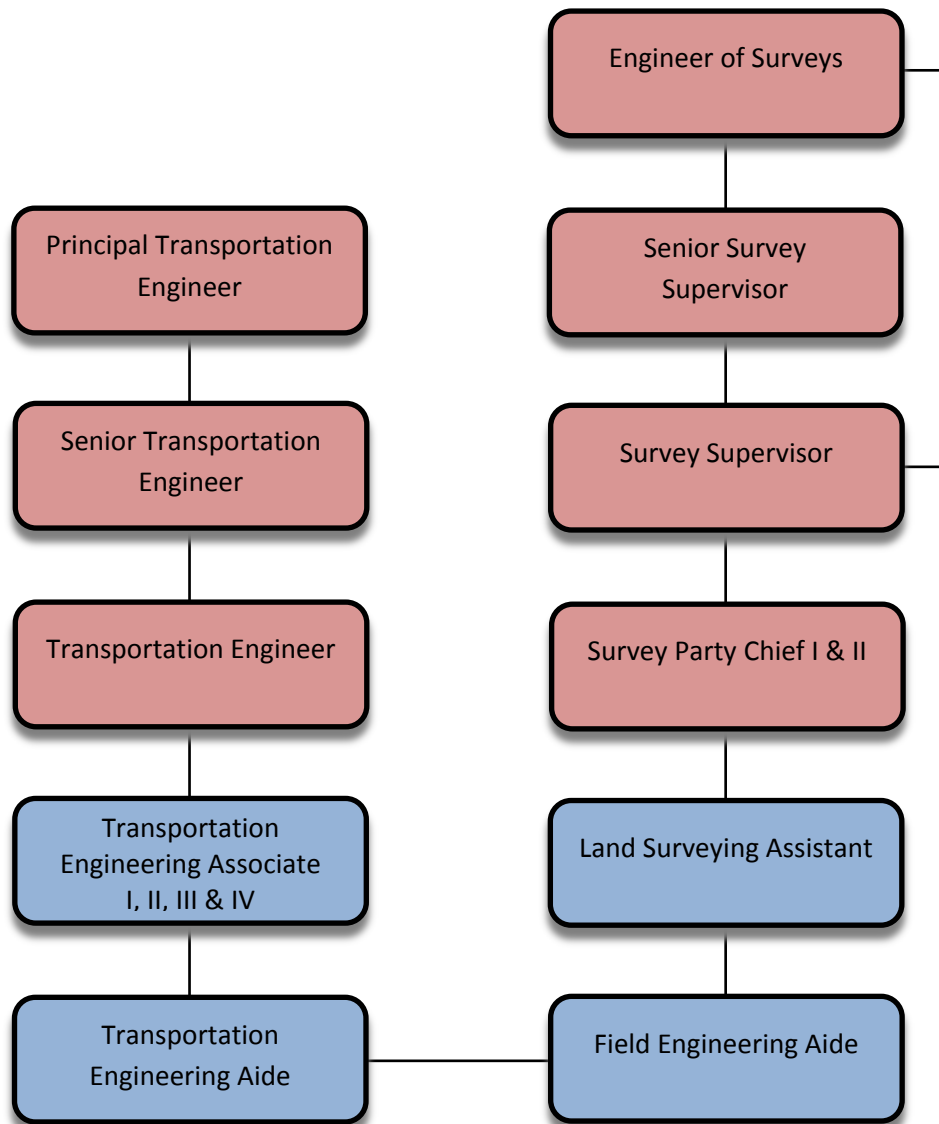

CAREER-OPPORTUNITIES FOR TRANSPORTATION ENGINEERING ASSOCIATE

The following information is being given to describe potential opportunities as a Transportation Engineering Associate. The career ladders that these titles commonly follow have been illustrated in the diagram below. With specific types of experience, promotional or lateral movement between these lines is also possible. You may review the class specifications and some job bulletins through our Personnel's Department website. It is encouraged to examine the options available, to be able to promote for what you qualify for.

■ *Open/Entry-Level*
■ *Promotional*