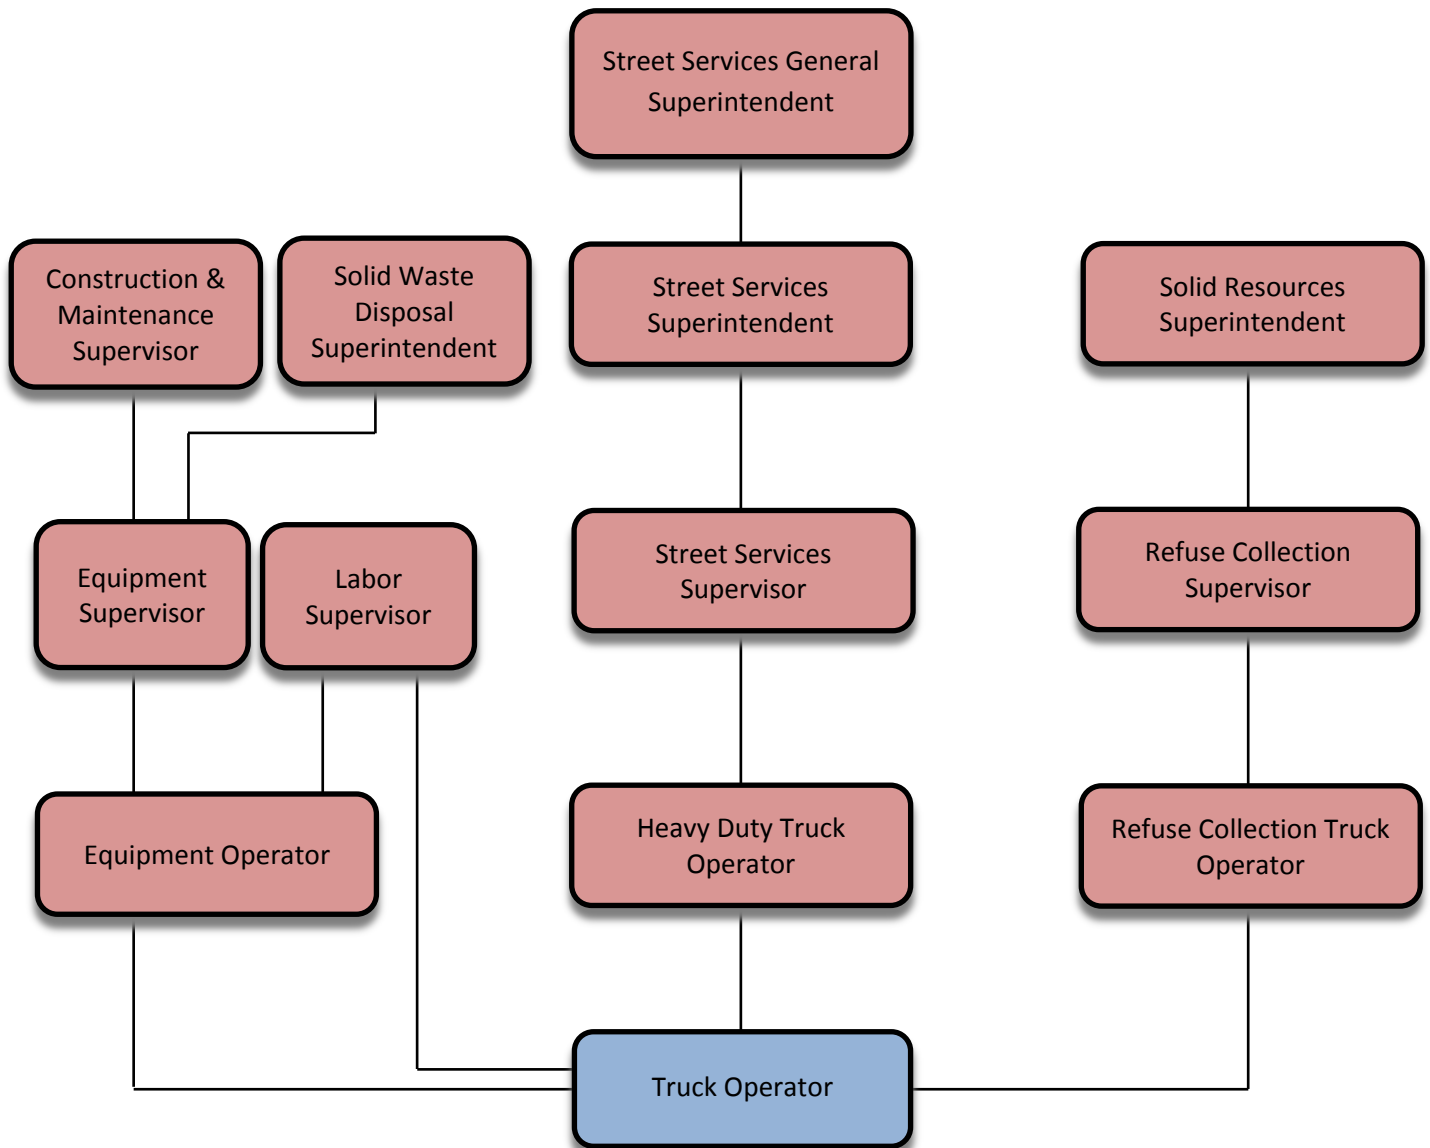

CAREER-OPPORTUNITIES FOR REFUSE COLLECTION TRUCK OPERATOR

The following information is being given to describe potential opportunities as a Refuse Collection Truck Operator. The career ladders that these titles commonly follow have been illustrated in the diagram below. With specific types of experience, promotional or lateral movement between these lines is also possible. You may review the class specifications and some job bulletins through our Personnel's Department website. It is encouraged to examine the options available, to be able to promote for what you qualify for.

■ *Open/Entry-Level*
■ *Promotional*